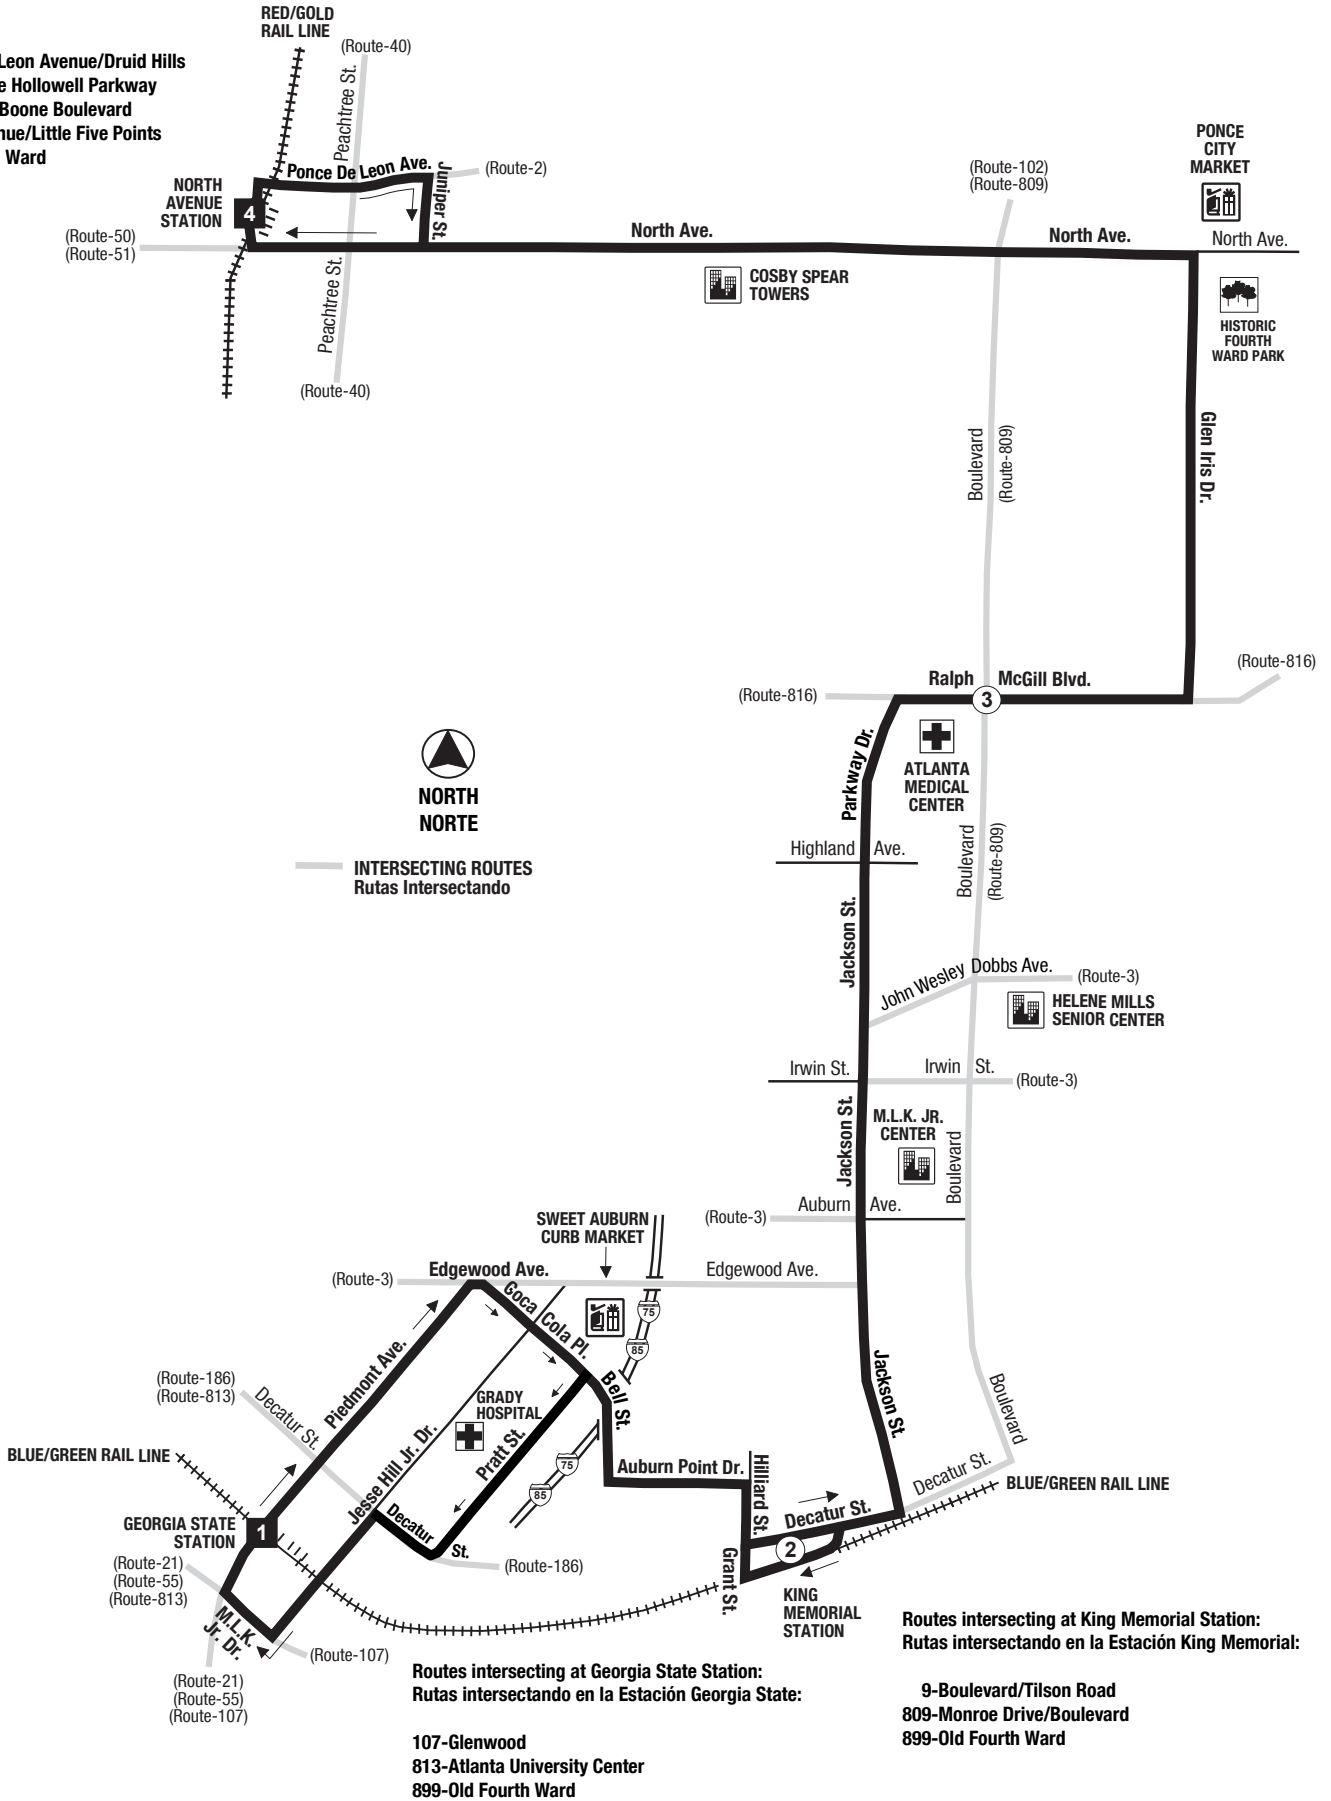

**Routes intersecting at North Avenue Station:
Rutas intersectando en la Estación North Avenue:**

- 2-Ponce De Leon Avenue/Druid Hills
- 50-Donald Lee Hollowell Parkway
- 51-Joseph E. Boone Boulevard
- 102-North Avenue/Little Five Points
- 899-Old Fourth Ward
- Xpress

**NORTH
NORTE**

**INTERSECTING ROUTES
Rutas Intersectando**

**Routes intersecting at King Memorial Station:
Rutas intersectando en la Estación King Memorial:**

- 9-Boulevard/Tilson Road
- 809-Monroe Drive/Boulevard
- 899-Old Fourth Ward

**Routes intersecting at Georgia State Station:
Rutas intersectando en la Estación Georgia State:**

- 107-Glenwood
- 813-Atlanta University Center
- 899-Old Fourth Ward